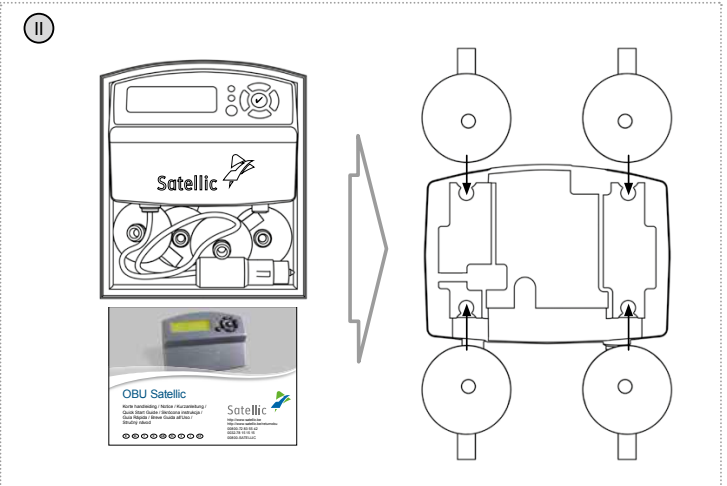

00800-72 83 55 42
0032-78 15 15 15