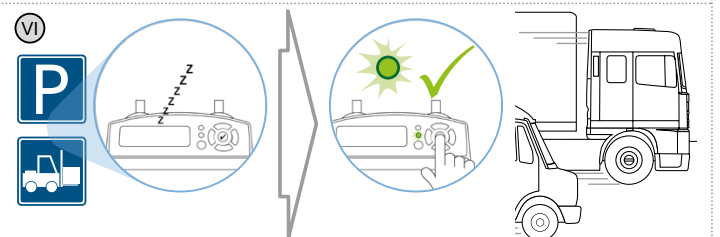

00800-72 83 55 42
0032-78 15 15 15