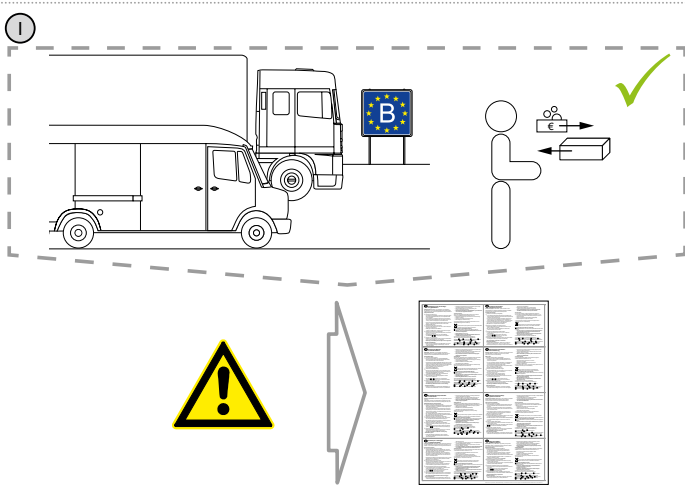

00800-72 83 55 42
0032-78 15 15 15