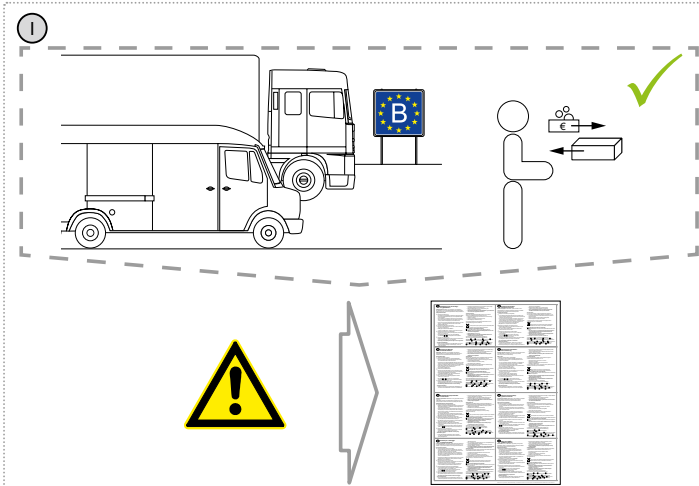

00800-72 83 55 42
0032-78 15 15 15