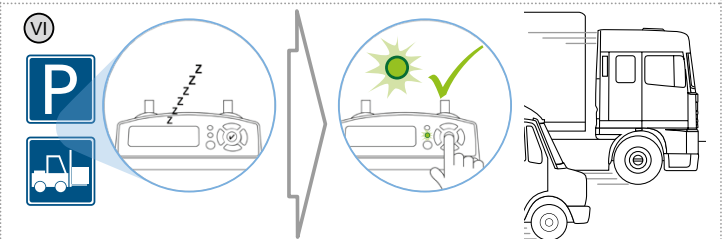

00800-72 83 55 42
0032-78 15 15 15