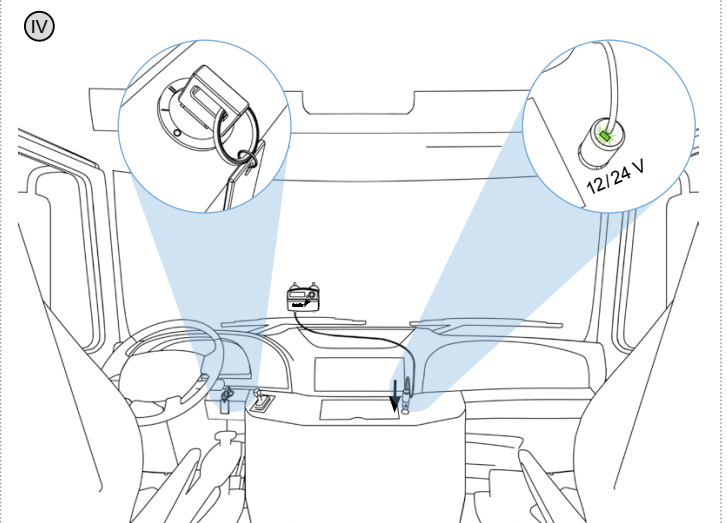

00800-72 83 55 42
0032-78 15 15 15