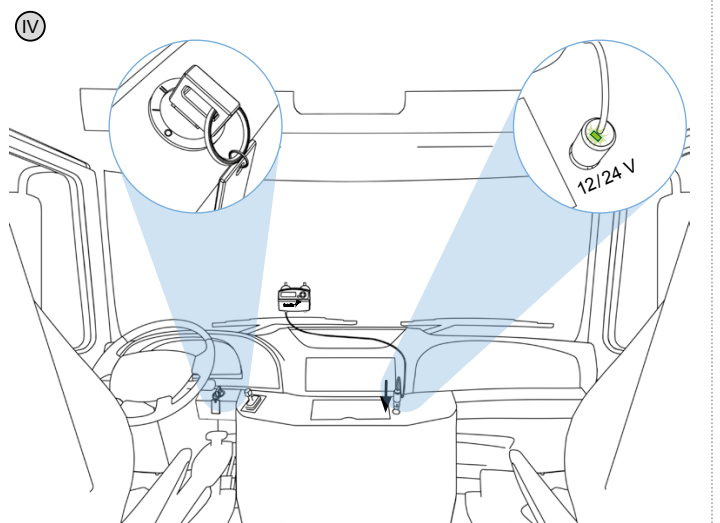

00800-72 83 55 42
0032-78 15 15 15