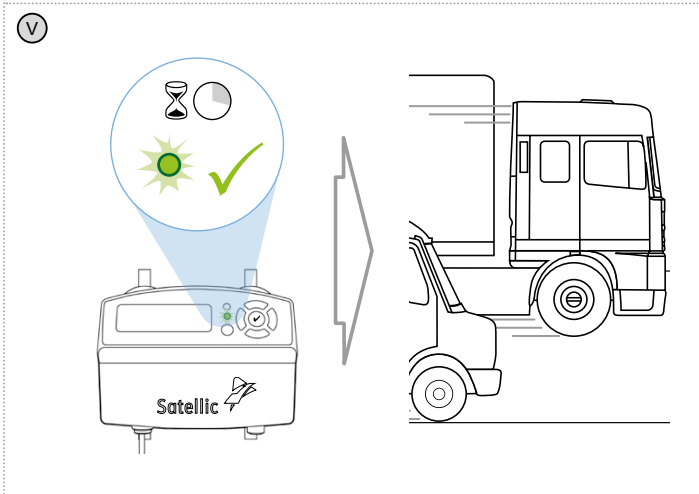

00800-72 83 55 42
0032-78 15 15 15