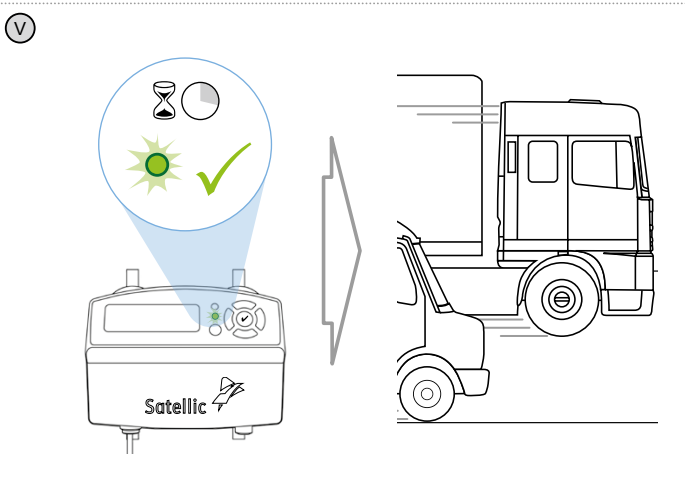

00800-72 83 55 42
0032-78 15 15 15