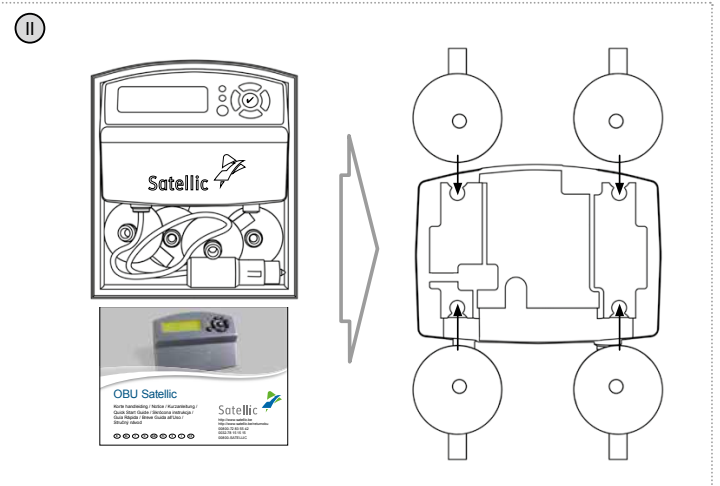

00800-72 83 55 42
0032-78 15 15 15