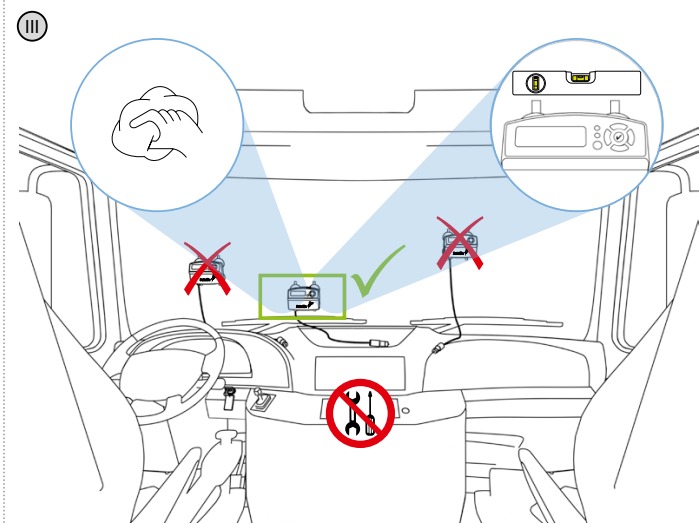

00800-72 83 55 42
0032-78 15 15 15