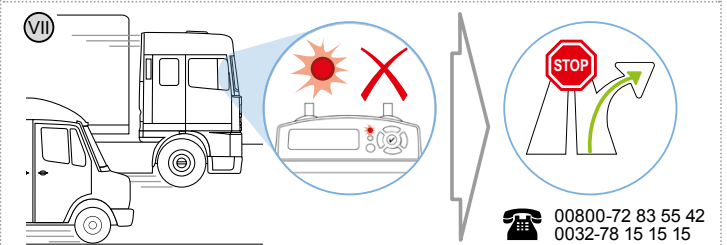

00800-72 83 55 42
0032-78 15 15 15