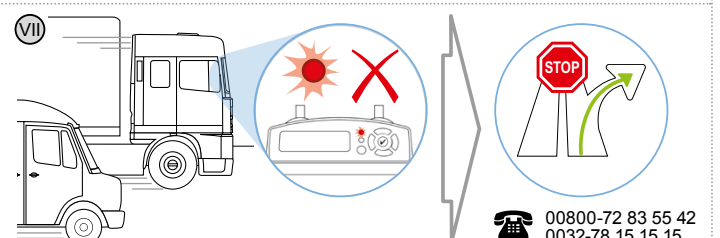

00800-72 83 55 42
0032-78 15 15 15