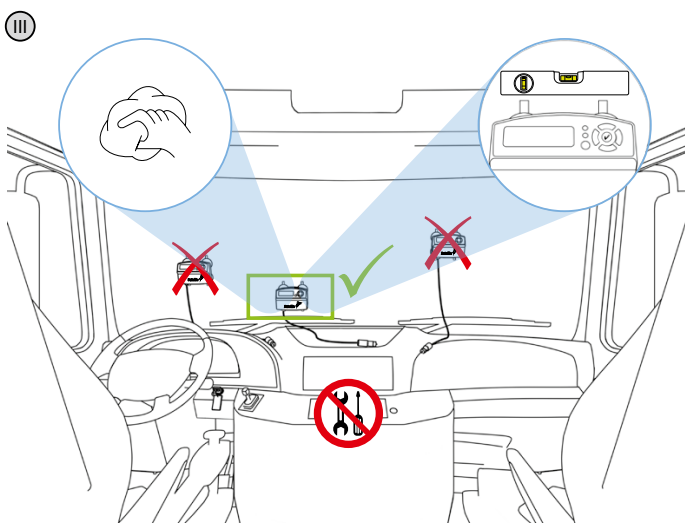

00800-72 83 55 42
0032-78 15 15 15